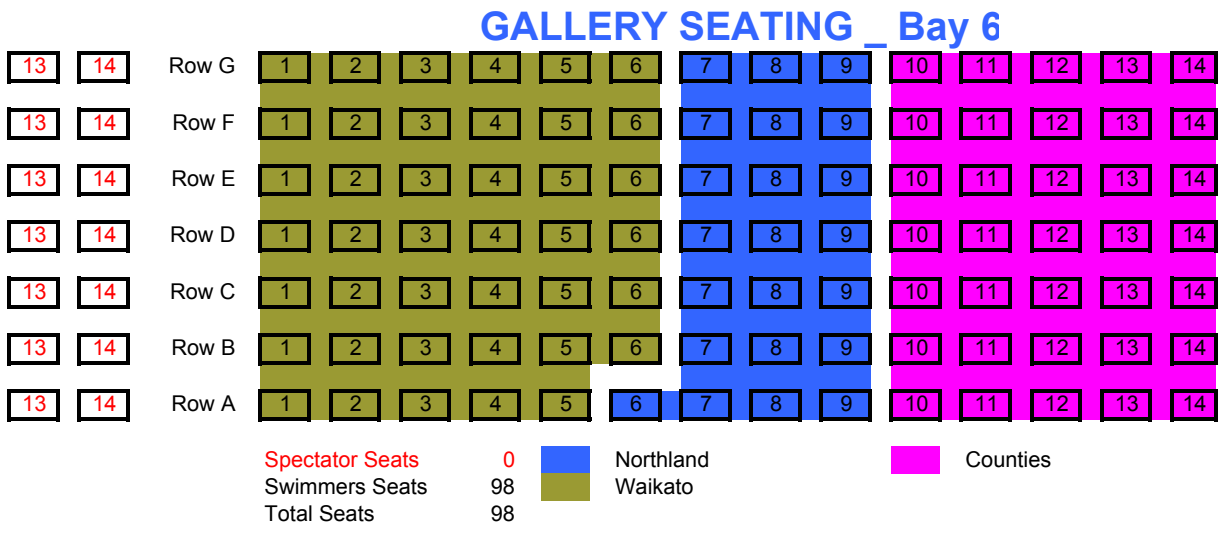

Spectator Seats 98  
Swimmers Seats 0  
Total Seats 98

### TERRACE SEATING - BAY 7

Row A	14	13	12	11	10	9	8	7	6	5	4	3	2	1
Row B	14	13	12	11	10	9	8	7	6	5	4	3	2	1
Row C	14	13	12	11	10	9	8	7	6	5	4	3	2	1

Spectator Seats 42  
Swimmers Seats 0  
Total Seats 42

### TERRACE SEATING - Bay 6

Row A	14	13	12	11	10	9	8	7	6	5	4	3
Row B	14	13	12	11	10	9	8	7	6	5	4	3
Row C	14	13	12	11	10	9	8	7	6	5	4	3

Spectator Seats 39  
Swimmers 3  
Total Seats 42

### GALLERY SEATING\_Bay 4

**Spectator Seats** 14  
**Swimmers Seats** 76  
**Total Seats** 90

Wellington