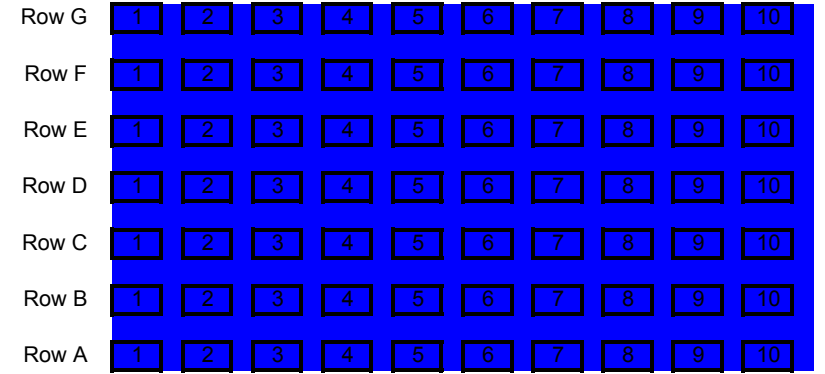

### TERRACE SEATING - BAY 7

Row A	14	13	12	11	10	9	8	7	6	5	4	3	2	1
Row B	14	13	12	11	10	9	8	7	6	5	4	3	2	1
Row C	14	13	12	11	10	9	8	7	6	5	4	3	2	1

Spectator Seats 42  
Swimmers Seats 0  
Total Seats 42

### TERRACE SEATING - Bay 6

Row A	14	13	12	11	10	9	8	7	6	5	4	3
Row B	14	13	12	11	10	9	8	7	6	5	4	3
Row C	14	13	12	11	10	9	8	7	6	5	4	3

Spectator Seats 39  
Swimmers 3  
Total Seats 42

### GALLERY SEATING\_Bay 4

**Spectator Seats** 14  
**Swimmers Seats** 76  
**Total Seats** 90

Wellington

### GALLERY SEATING\_Bay

**Spectator Seats** 0  
**Swimmers Seats** 98  
**Total Seats** 98

Auckland