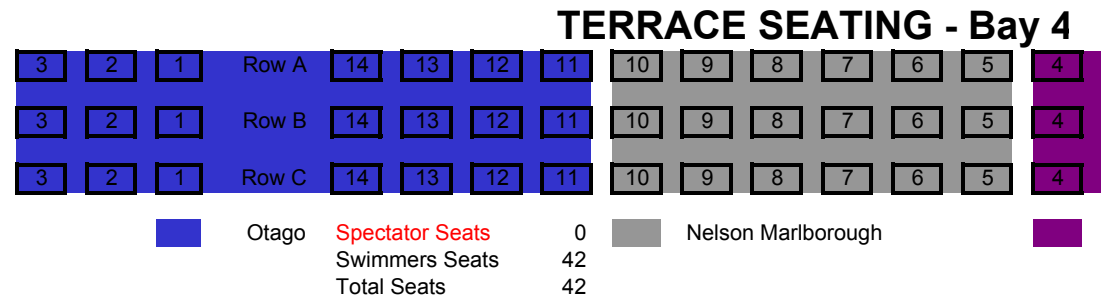

### GALLERY SEATING \_ Bay 7

Row G	1	2	3	4	5	6	7	8	9	10	11	12
Row F	1	2	3	4	5	6	7	8	9	10	11	12
Row E	1	2	3	4	5	6	7	8	9	10	11	12
Row D	1	2	3	4	5	6	7	8	9	10	11	12
Row C	1	2	3	4	5	6	7	8	9	10	11	12
Row B	1	2	3	4	5	6	7	8	9	10	11	12
Row A	1	2	3	4	5	6	7	8	9	10	11	12

### TERRACE SEATING - BAY 7

Row A	14	13	12	11	10	9	8	7	6	5	4	3	2	1
Row B	14	13	12	11	10	9	8	7	6	5	4	3	2	1
Row C	14	13	12	11	10	9	8	7	6	5	4	3	2	1

Spectator Seats 42  
Swimmers Seats 0  
Total Seats 42

### TERRACE SEATING - Bay 6

Row A	14	13	12	11	10	9	8	7	6	5	4	3
Row B	14	13	12	11	10	9	8	7	6	5	4	3
Row C	14	13	12	11	10	9	8	7	6	5	4	3

Spectator Seats 39  
Swimmers 3  
Total Seats 42

### GALLERY SEATING\_Bay 4

**Spectator Seats** 14  
**Swimmers Seats** 76  
**Total Seats** 90

Wellington