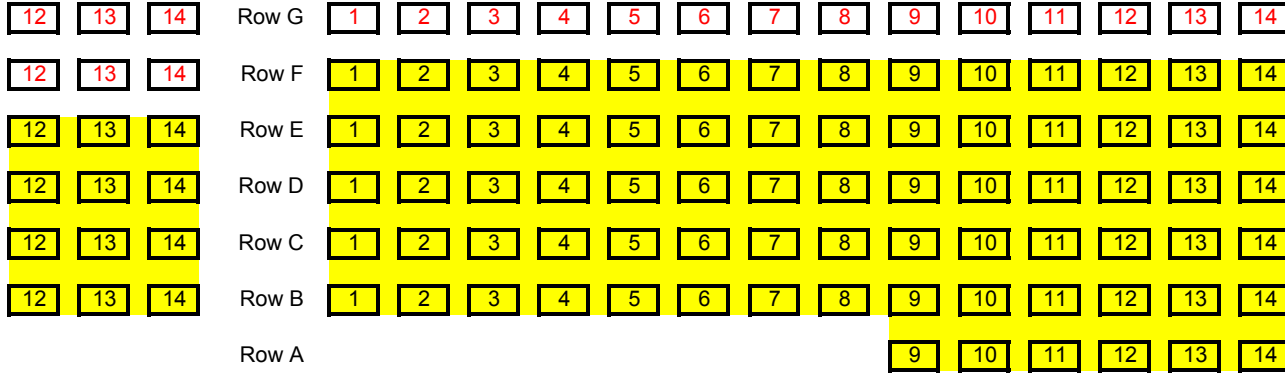

### GALLERY SEATING \_ Bay 7

Row G	1	2	3	4	5	6	7	8	9	10	11	12
Row F	1	2	3	4	5	6	7	8	9	10	11	12
Row E	1	2	3	4	5	6	7	8	9	10	11	12
Row D	1	2	3	4	5	6	7	8	9	10	11	12
Row C	1	2	3	4	5	6	7	8	9	10	11	12
Row B	1	2	3	4	5	6	7	8	9	10	11	12
Row A	1	2	3	4	5	6	7	8	9	10	11	12

### TERRACE SEATING - BAY 7

Row A	14	13	12	11	10	9	8	7	6	5	4	3	2	1
Row B	14	13	12	11	10	9	8	7	6	5	4	3	2	1
Row C	14	13	12	11	10	9	8	7	6	5	4	3	2	1

Spectator Seats 42  
Swimmers Seats 0  
Total Seats 42

### TERRACE SEATING - Bay 6

Row A	14	13	12	11	10	9	8	7	6	5	4	3
Row B	14	13	12	11	10	9	8	7	6	5	4	3
Row C	14	13	12	11	10	9	8	7	6	5	4	3

Spectator Seats 39  
Swimmers 3  
Total Seats 42

### GALLERY SEATING\_Bay 4

**Spectator Seats** 14  
**Swimmers Seats** 76  
**Total Seats** 90

Wellington