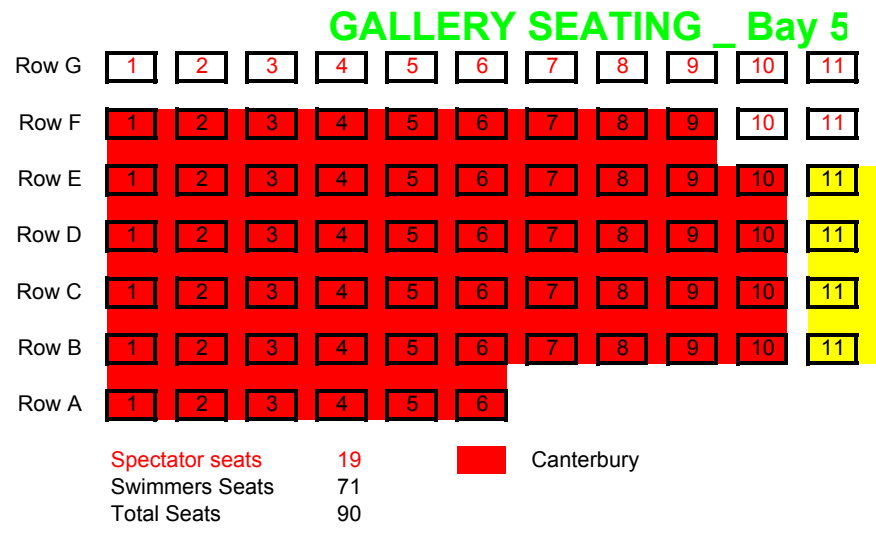

### TERRACE SEATING - BAY 7

Row A	14	13	12	11	10	9	8	7	6	5	4	3	2	1
Row B	14	13	12	11	10	9	8	7	6	5	4	3	2	1
Row C	14	13	12	11	10	9	8	7	6	5	4	3	2	1

Spectator Seats 42  
Swimmers Seats 0  
Total Seats 42

### TERRACE SEATING - Bay 6

Row A	14	13	12	11	10	9	8	7	6	5	4	3
Row B	14	13	12	11	10	9	8	7	6	5	4	3
Row C	14	13	12	11	10	9	8	7	6	5	4	3

Spectator Seats 39  
Swimmers 3  
Total Seats 42

### GALLERY SEATING\_Bay 4

**Spectator Seats** 14  
**Swimmers Seats** 76  
**Total Seats** 90

Wellington

### GALLERY SEATING\_Bay

**Spectator Seats** 0  
**Swimmers Seats** 98  
**Total Seats** 98

Auckland