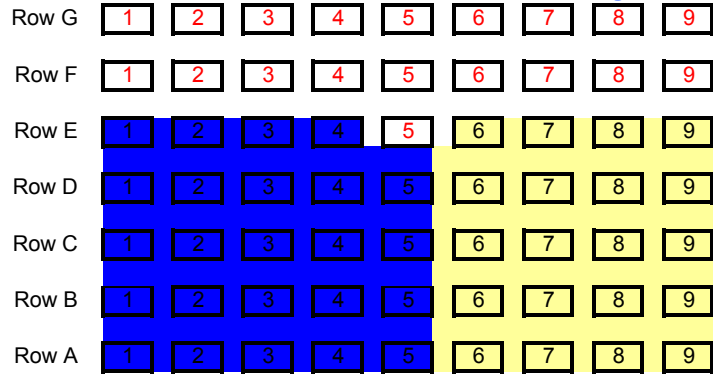

### TERRACE SEATING - Bay 3

**Spectator Seats** 0  
**Swimmers Seats** 42  
**Total Seats** 42

Taranaki

Manawatu

### TERRACE SEATING - Bay

**Spectator Seats** 0  
**Swimmers Seats** 42  
**Total Seats** 42

Wairarapa

Japan

3

### GALLERY SEATING - Bay 2

Spectator Seats 19  
 Swimmers Seats 44  
 Total Seats 63

Eastern Districts  
 Southland

### GALLERY SEATING - Bay 1

Spectator Seats 0  
 Swimmers Seats 30  
 Total Seats 30

Score board end of pool

Terrace Seating Bays go from Pillar to Pillar, seat spaces are based on  
 The equivalent number of seats from pillar to pillar in the Gallery stand